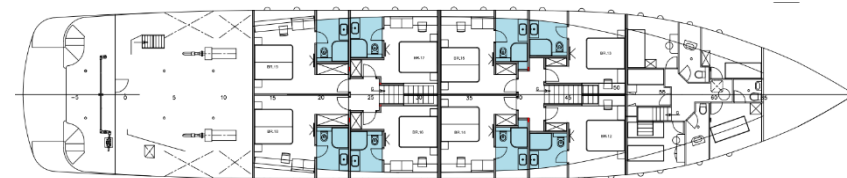

MV ADRIATIC SUN

Max. 38 persons

UPPER DECK

MAIN DECK

LOWER DECK

Specifications:

Length 47,2 m
 Width 8,6 m
 Launched 2018
 Sun Deck 250 m²
 Crew members 7/9
 Dining area on main deck
 Hot tub

Cabins:

Total: 19 guest cabins
 Upper deck: 6 VIP (Double /Twin + balcony)
 2 VIP (Twin + balcony)
 2 VIP (Double + balcony)
 Main deck: 1 Double
 Lower deck: 4 Double
 4 Double / Twin

Additional cabin for tour manager