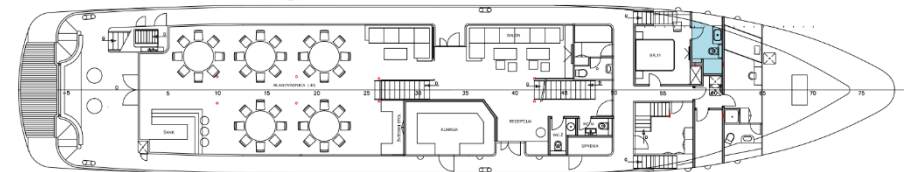

MV ADRIATIC SUN

Max. 38 persons

UPPER DECK

MAIN DECK

LOWER DECK

Specifications:

Length 47,2 m
 Width 8,6 m
 Launched 2018
 Sun Deck 250 m²
 Crew members 7/9
 Dining area on main deck
 Hot tub

Cabins:

Total: 19 guest cabins
 Upper deck: 6 VIP (Double /Twin + balcony)
 2 VIP (Twin + balcony)
 2 VIP (Double + balcony)
 Main deck: 1 Double
 Lower deck: 4 Double
 4 Double / Twin

Additional cabin for tour manager