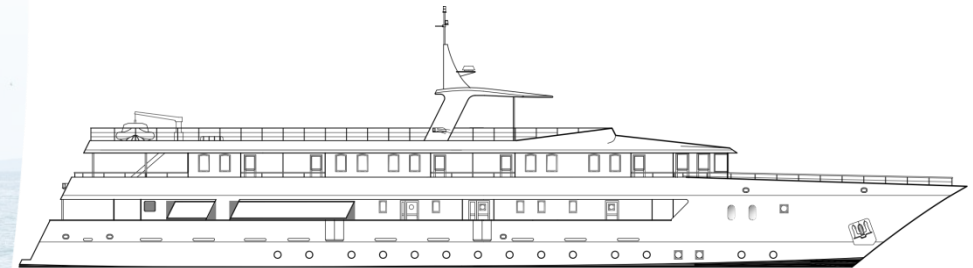

MV ADRIATIC SUN

Max. 38 persons

UPPER DECK

MAIN DECK

LOWER DECK

Specifications:

Length 47,2 m
 Width 8,6 m
 Launched 2018
 Sun Deck 250 m²
 Crew members 7/9
 Dining area on main deck
 Hot tub

Cabins: