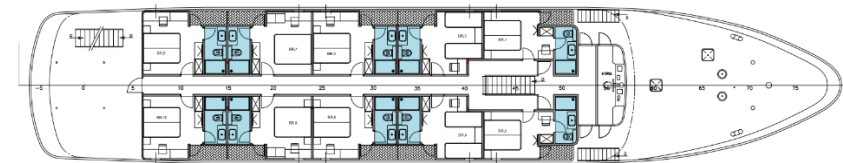

MV ADRIATIC SUN

Max. 38 persons

UPPER DECK

MAIN DECK

LOWER DECK

Specifications:

Length 47,2 m
 Width 8,6 m
 Launched 2018
 Sun Deck 250 m²
 Crew members 7/9
 Dining area on main deck
 Hot tub

Cabins:

Total: 19 guest cabins
 Upper deck: 6 VIP (Double /Twin + balcony)
 2 VIP (Twin + balcony)
 2 VIP (Double + balcony)
 Main deck: 1 Double
 Lower deck: 4 Double
 4 Double / Twin

Additional cabin for tour manager