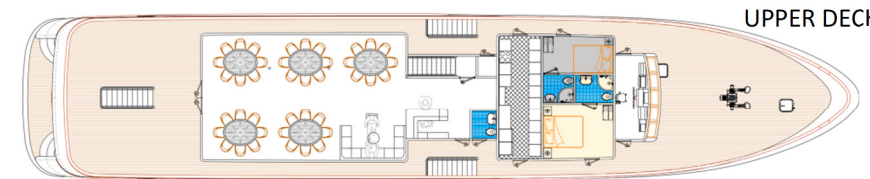

MV AQUAMARIN

Max. 38 persons

Sister ship to Admiral

SUN DECK

UPPER DECK

MAIN DECK

LOWER DECK

Specifications:

Length	43 m
Width	8,5 m
Built	2017
Sun Deck	200 m ²
Crew members	7/9
Salon on upper deck	
Hot tub	

Cabins:

Total:	19 guest cabins
Upper deck:	1 Double
Main deck:	6 Double / Twin
	2 Double
	2 Twin
Lower deck:	6 Double / Twin
	2 Double