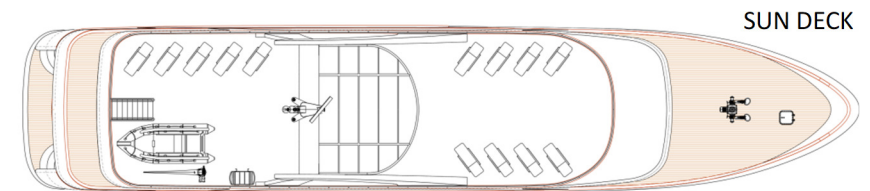

MV AQUAMARIN

Max. 38 persons

Sister ship to Admiral

SUN DECK

UPPER DECK

MAIN DECK

LOWER DECK

Specifications:

Length	43 m
Width	8,5 m
Built	2017
Sun Deck	200 m ²
Crew members	7/9
Salon on upper deck	
Hot tub	

Cabins:

Total:	19 guest cabins
Upper deck:	1 Double
Main deck:	6 Double / Twin
	2 Double
	2 Twin
Lower deck:	6 Double / Twin
	2 Double