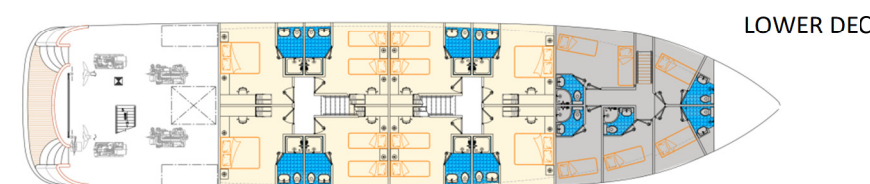

MV AQUAMARIN

Max. 38 persons

Sister ship to Admiral

SUN DECK

UPPER DECK

MAIN DECK

LOWER DECK

Specifications:

Length	43 m
Width	8,5 m
Built	2017
Sun Deck	200 m ²
Crew members	7/9
Salon on upper deck	
Hot tub	

Cabins:

Total:	19 guest cabins
Upper deck:	1 Double
Main deck:	6 Double / Twin
	2 Double
	2 Twin
Lower deck:	6 Double / Twin
	2 Double

Additional cabin for tour manager