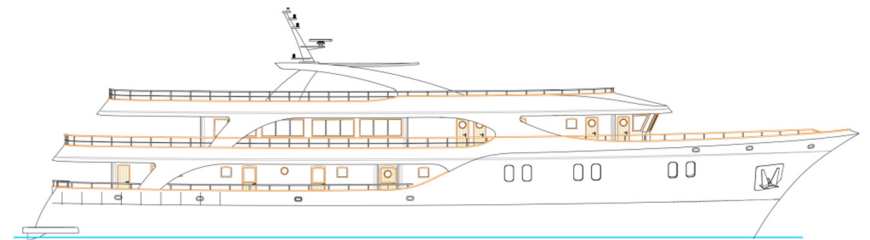

MV AQUAMARIN

Max. 38 persons

Sister ship to Admiral

SUN DECK

UPPER DECK

MAIN DECK

LOWER DECK

Specifications:

Length	43 m
Width	8,5 m
Built	2017
Sun Deck	200 m ²
Crew members	7/9
Salon on upper deck	
Hot tub	

Cabins:

Total:	19 guest cabins
Upper deck:	1 Double
Main deck:	6 Double / Twin
	2 Double
	2 Twin
Lower deck:	6 Double / Twin
	2 Double