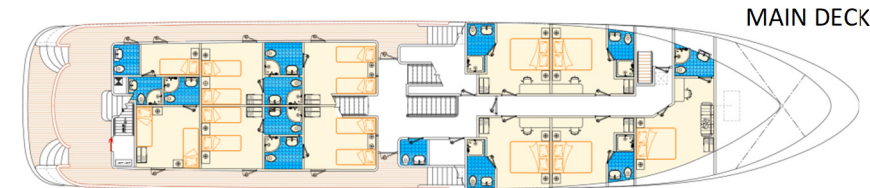

MV AQUAMARIN

Max. 38 persons

Sister ship to Admiral

SUN DECK

UPPER DECK

MAIN DECK

LOWER DECK

Specifications:

Length	43 m
Width	8,5 m
Built	2017
Sun Deck	200 m ²
Crew members	7/9
Salon on upper deck	
Hot tub	

Cabins:

Total:	19 guest cabins
Upper deck:	1 Double
Main deck:	6 Double / Twin
	2 Double
	2 Twin
Lower deck:	6 Double / Twin
	2 Double

Additional cabin for tour manager