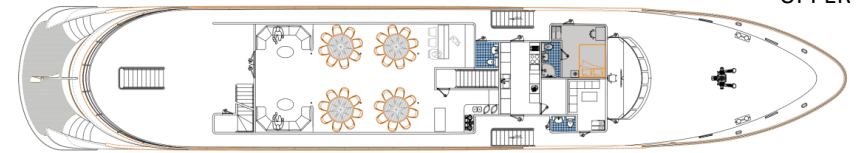

MV AVANGARD

Max. 36 persons

SUN DECK

UPPER DECK

MAIN DECK

LOWER DECK

Specifications:

Length	50 m
Width	8,8 m
Launched	2017
Sun Deck	220 m ²
Crew members	7/9
Dining area on upper deck	
Hot tub	

Cabins:

Total:	18 guest cabins
Upper deck:	-
Main deck:	10 Double / Twin
Lower deck:	6 Double / Twin 2 Twin

Additional cabin for tour manager