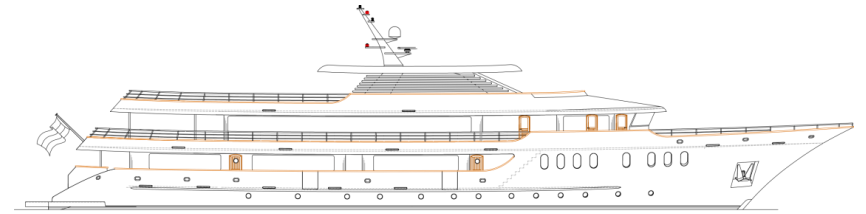

MV AVANGARD

Max. 36 persons

SUN DECK

UPPER DECK

MAIN DECK

LOWER DECK

Specifications:

Length	50 m
Width	8,8 m
Launched	2017
Sun Deck	220 m ²
Crew members	7/9
Dining area on upper deck	
Hot tub	

Cabins:

Total:	18 guest cabins
Upper deck:	-
Main deck:	10 Double / Twin
Lower deck:	6 Double / Twin 2 Twin

Additional cabin for tour manager