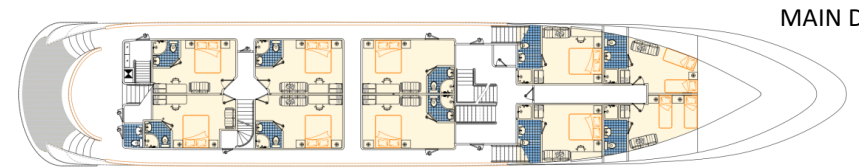

MV AVANGARD

Max. 36 persons

SUN DECK

UPPER DECK

MAIN DECK

LOWER DECK

Specifications:

Length	50 m
Width	8,8 m
Launched	2017
Sun Deck	220 m ²
Crew members	7/9
Dining area on upper deck	
Hot tub	

Cabins:

Total:	18 guest cabins
Upper deck:	-
Main deck:	10 Double / Twin
Lower deck:	6 Double / Twin 2 Twin

Additional cabin for tour manager