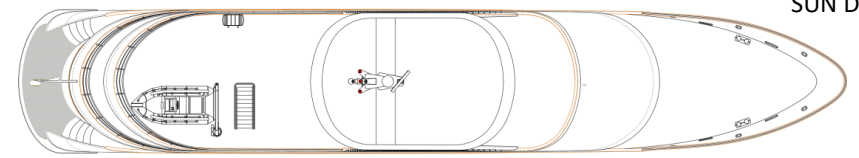

MV AVANGARD

Max. 36 persons

SUN DECK

UPPER DECK

MAIN DECK

LOWER DECK

Specifications:

Length	50 m
Width	8,8 m
Launched	2017
Sun Deck	220 m ²
Crew members	7/9
Dining area on upper deck	
Hot tub	

Cabins:

Total:	18 guest cabins
Upper deck:	-
Main deck:	10 Double / Twin
Lower deck:	6 Double / Twin 2 Twin

Additional cabin for tour manager