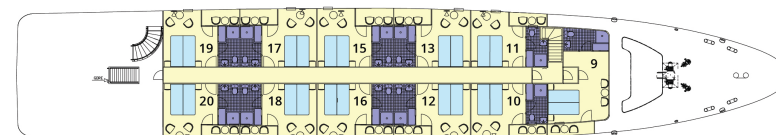

# MV AVE MARIA

Max. 38 persons

Sun deck

Upper deck

Main deck

Lower deck

## Specifications:

Length 49 m  
 Width 8,8 m  
 Launched 2018  
 Sun Deck 250 m<sup>2</sup>  
 Crew members 7/9  
 Dining area on main deck  
 Platform with mini pool  
 Hot tub