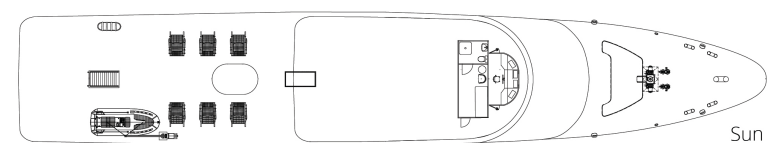

# MV AVE MARIA

Max. 38 persons

Sun deck

Upper deck

Main deck

Lower deck

## Specifications:

Length 49 m  
 Width 8,8 m  
 Launched 2018  
 Sun Deck 250 m<sup>2</sup>  
 Crew members 7/9  
 Dining area on main deck  
 Platform with mini pool  
 Hot tub

## Cabins:

Total: 19 guest cabins  
 Upper deck: 11 VIP (Double / Twin + balcony)  
 Main deck: -  
 Lower deck: 6 Double / Twin  
 2 Triple

Additional cabin for tour manager