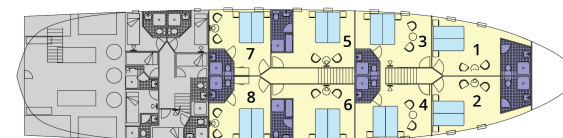

# MV AVE MARIA

Max. 38 persons

Sun deck

Upper deck

Main deck

Lower deck

## Specifications:

Length 49 m  
 Width 8,8 m  
 Launched 2018  
 Sun Deck 250 m<sup>2</sup>  
 Crew members 7/9  
 Dining area on main deck  
 Platform with mini pool  
 Hot tub

## Cabins:

Total: 19 guest cabins  
 Upper deck: 11 VIP (Double / Twin + balcony)  
 Main deck: -  
 Lower deck: 6 Double / Twin  
 2 Triple

Additional cabin for tour manager