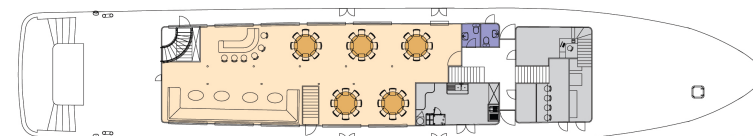

# MV AVE MARIA

Max. 38 persons

Sun deck

Upper deck

Main deck

Lower deck

## Specifications:

Length 49 m  
 Width 8,8 m  
 Launched 2018  
 Sun Deck 250 m<sup>2</sup>  
 Crew members 7/9  
 Dining area on main deck  
 Platform with mini pool  
 Hot tub