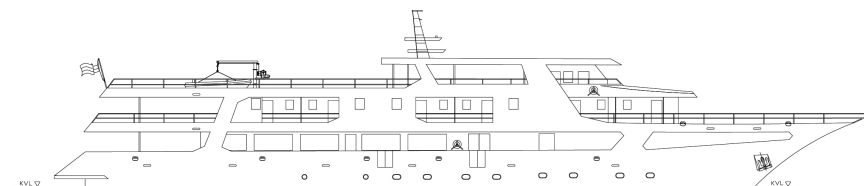

# MV AVE MARIA

Max. 38 persons

Sun deck

Upper deck

Main deck

Lower deck

## Specifications:

Length 49 m  
 Width 8,8 m  
 Launched 2018  
 Sun Deck 250 m<sup>2</sup>  
 Crew members 7/9  
 Dining area on main deck  
 Platform with mini pool  
 Hot tub