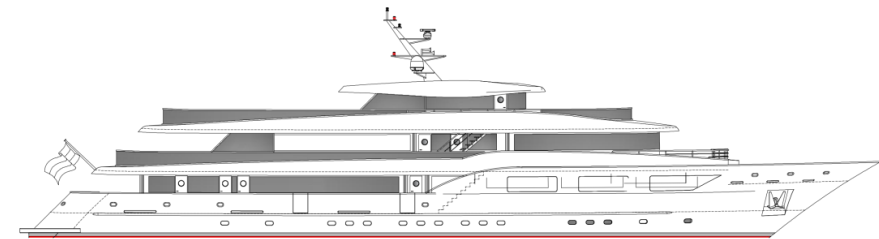

MV BLACK SWAN

Max. 36 pax

SUN DECK

UPPER DECK

MAIN DECK

LOWER DECK

Specifications:

Length	48,4 m
Width	8,6 m
Launched	2018
Sun Deck	200 m ²
Crew members	7/9
Dining area on main deck	
Hot tub	

Cabins:

Total:	18 guest cabins
Upper deck:	2 VIP (Double / Twin) 1 Double 2 Twin
Main deck:	1 VIP (Double) 4 Double / Twin
Lower deck:	3 Double / Twin 2 Double 1 Twin 2 Triple

Additional cabin for tour manager