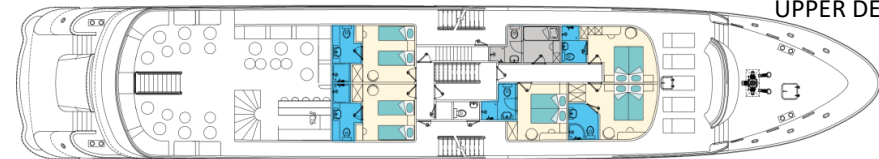

MV BLACK SWAN

Max. 36 pax

SUN DECK

UPPER DECK

MAIN DECK

LOWER DECK

Specifications:

Length	48,4 m
Width	8,6 m
Launched	2018
Sun Deck	200 m ²
Crew members	7/9
Dining area on main deck	
Hot tub	

Cabins:

Total:	18 guest cabins
Upper deck:	2 VIP (Double / Twin) 1 Double 2 Twin
Main deck:	1 VIP (Double) 4 Double / Twin
Lower deck:	3 Double / Twin 2 Double 1 Twin 2 Triple

Additional cabin for tour manager