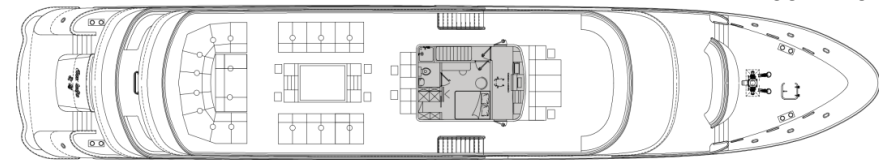

MV BLACK SWAN

Max. 36 pax

SUN DECK

UPPER DECK

MAIN DECK

LOWER DECK

Specifications:

Length	48,4 m
Width	8,6 m
Launched	2018
Sun Deck	200 m ²
Crew members	7/9
Dining area on main deck	
Hot tub	

Cabins:

Total:	18 guest cabins
Upper deck:	2 VIP (Double / Twin) 1 Double 2 Twin
Main deck:	1 VIP (Double) 4 Double / Twin
Lower deck:	3 Double / Twin 2 Double 1 Twin 2 Triple

Additional cabin for tour manager