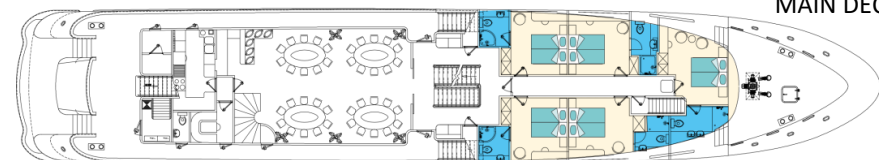

MV BLACK SWAN

Max. 36 pax

SUN DECK

UPPER DECK

MAIN DECK

LOWER DECK

Specifications:

Length	48,4 m
Width	8,6 m
Launched	2018
Sun Deck	200 m ²
Crew members	7/9
Dining area on main deck	
Hot tub	

Cabins:

Total:	18 guest cabins
Upper deck:	2 VIP (Double / Twin) 1 Double 2 Twin
Main deck:	1 VIP (Double) 4 Double / Twin
Lower deck:	3 Double / Twin 2 Double 1 Twin 2 Triple

Additional cabin for tour manager