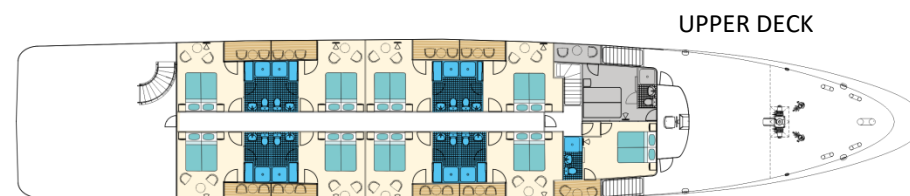

# MV INFINITY

Max. 38 persons

## Specifications:

Length 49 m  
 Width 8,8 m  
 Launched 2015  
 Sun Deck 250 m<sup>2</sup>  
 Crew members 7/9  
 Dining area on main deck  
 Hot tub

## Cabins:

Total: 19 guest cabins  
 Upper deck: 9 VIP (Double / Twin + balcony)  
 Main deck: 2 Double / Twin  
 Lower deck: 6 Double / Twin  
 2 Triple

Additional cabin for tour manager