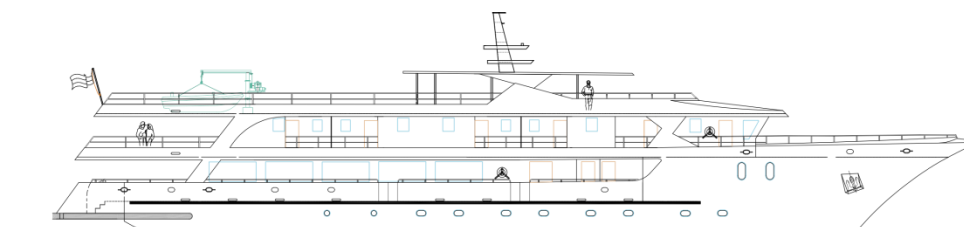

# MV INFINITY

Max. 38 persons

## Specifications:

Length 49 m  
 Width 8,8 m  
 Launched 2015  
 Sun Deck 250 m<sup>2</sup>  
 Crew members 7/9  
 Dining area on main deck  
 Hot tub