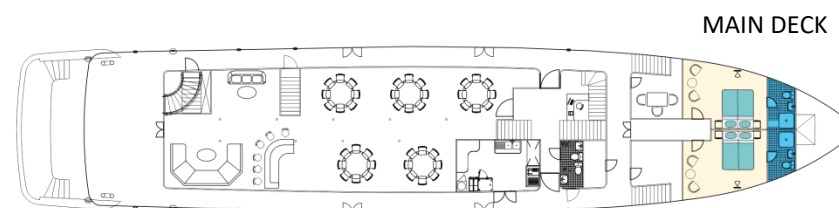

# MV INFINITY

Max. 38 persons

## Specifications:

Length 49 m  
 Width 8,8 m  
 Launched 2015  
 Sun Deck 250 m<sup>2</sup>  
 Crew members 7/9  
 Dining area on main deck  
 Hot tub

## Cabins:

Total: 19 guest cabins  
 Upper deck: 9 VIP (Double / Twin + balcony)  
 Main deck: 2 Double / Twin  
 Lower deck: 6 Double / Twin  
 2 Triple

Additional cabin for tour manager