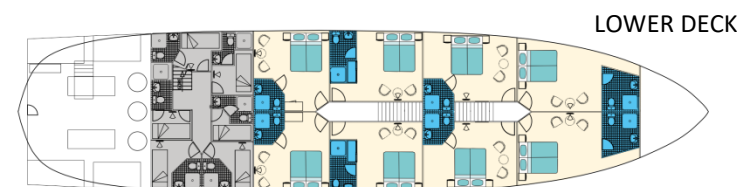

# MV INFINITY

Max. 38 persons

## Specifications:

Length 49 m  
 Width 8,8 m  
 Launched 2015  
 Sun Deck 250 m<sup>2</sup>  
 Crew members 7/9  
 Dining area on main deck  
 Hot tub

## Cabins:

Total: 19 guest cabins  
 Upper deck: 9 VIP (Double / Twin + balcony)  
 Main deck: 2 Double / Twin  
 Lower deck: 6 Double / Twin  
 2 Triple

Additional cabin for tour manager