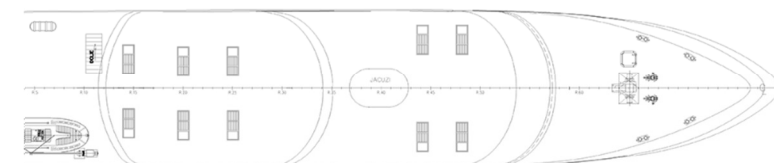

New in 2019

MV KATARINA

Max. 38 persons

SUN DECK

UPPER DECK

MAIN DECK

LOWER DECK

Specifications:

Length	45 m
Width	8,4 m
Built	under construction
Sun Deck	200 m ²
Crew members	7/9
Salon on upper deck	
Hot tub	

Cabins:

Total:	19 guest cabins
Upper deck:	1 VIP (Double)
Main deck:	9 Double / Twin 1 Double
Lower deck:	4 Double / Twin 4 Double