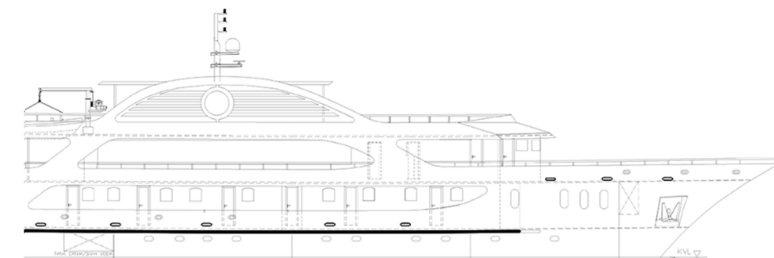

New in 2019

MV KATARINA

Max. 38 persons

SUN DECK

UPPER DECK

MAIN DECK

LOWER DECK

Specifications:

Length	45 m
Width	8,4 m
Built	under construction
Sun Deck	200 m ²
Crew members	7/9
Salon on upper deck	
Hot tub	

Cabins:

Total:	19 guest cabins
Upper deck:	1 VIP (Double)
Main deck:	9 Double / Twin 1 Double
Lower deck:	4 Double / Twin 4 Double