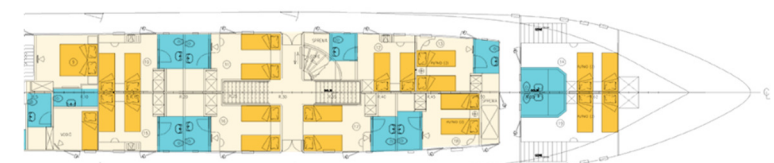

New in 2019

MV KATARINA

Max. 38 persons

SUN DECK

UPPER DECK

MAIN DECK

LOWER DECK

Specifications:

Length	45 m
Width	8,4 m
Built	under construction
Sun Deck	200 m ²
Crew members	7/9
Salon on upper deck	
Hot tub	

Cabins:

Total:	19 guest cabins
Upper deck:	1 VIP (Double)
Main deck:	9 Double / Twin 1 Double
Lower deck:	4 Double / Twin 4 Double