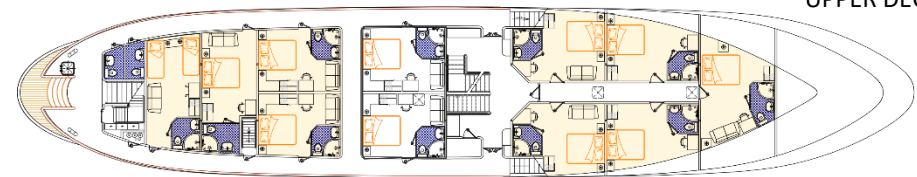

# MV MAJESTIC

Max. 36 persons

SUN DECK

UPPER DECK

MAIN DECK

LOWER DECK

### Specifications:

Length	37 m
Width	7,6 m
Launched	2015
Sun Deck	180m <sup>2</sup>
Crew members	6/7

### Cabins:

Total:	18 guest cabins
Upper deck:	-
Main deck:	10 Double/twin
Lower deck:	4 Double/twin 4 Double

Additional cabin for tour manager