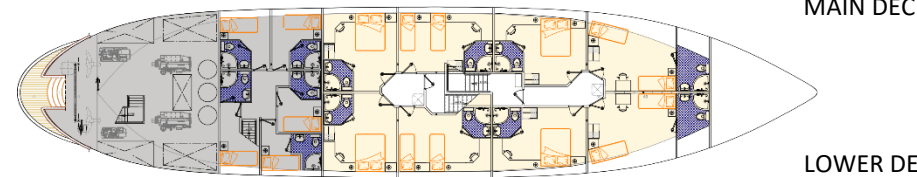

# MV MAJESTIC

Max. 36 persons

SUN DECK

UPPER DECK

MAIN DECK

LOWER DECK

### Specifications:

Length	37 m
Width	7,6 m
Launched	2015
Sun Deck	180m <sup>2</sup>
Crew members	6/7