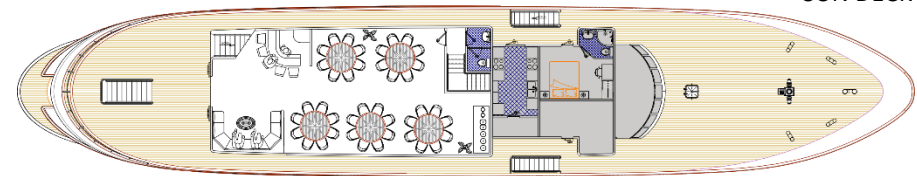

# MV MAJESTIC

Max. 36 persons

SUN DECK

UPPER DECK

MAIN DECK

LOWER DECK

### Specifications:

Length	37 m
Width	7,6 m
Launched	2015
Sun Deck	180m <sup>2</sup>
Crew members	6/7