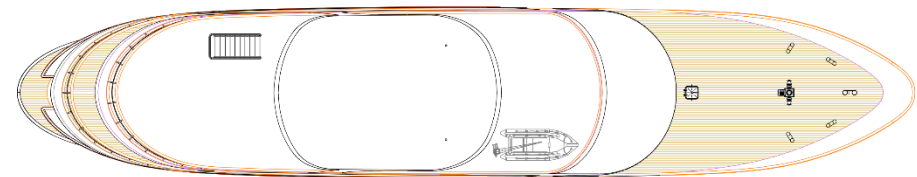

# MV MAJESTIC

Max. 36 persons

SUN DECK

UPPER DECK

MAIN DECK

LOWER DECK

### Specifications:

Length	37 m
Width	7,6 m
Launched	2015
Sun Deck	180m <sup>2</sup>
Crew members	6/7