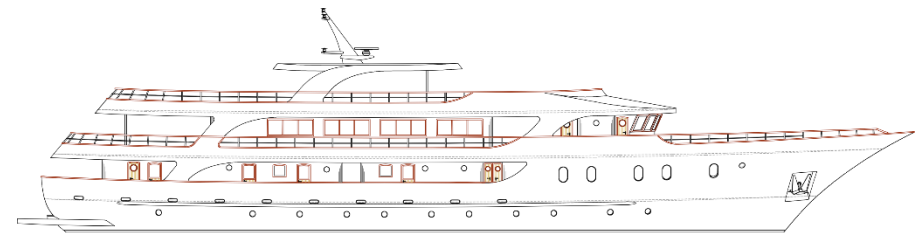

# MV MAJESTIC

Max. 36 persons

SUN DECK

UPPER DECK

MAIN DECK

LOWER DECK

### Specifications:

Length	37 m
Width	7,6 m
Launched	2015
Sun Deck	180m <sup>2</sup>
Crew members	6/7