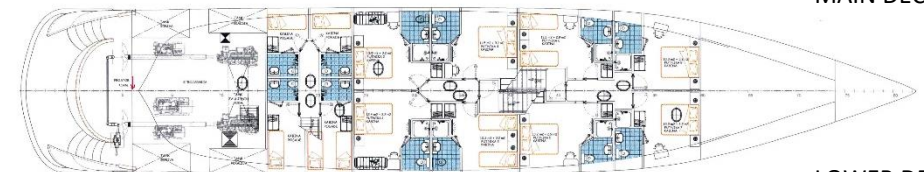

MV RHAPSODY

Max. 36 persons

UPPER DECK

MAIN DECK

LOWER DECK

Specifications:

Length	50 m
Width	8,63 m
Launched	under construction
Crew members	7/9

- Dinning are on upper deck
- Hot tub
- Sun Deck

Cabins:

Total:	19 guest cabins
Upper deck:	11 VIP cabins (double / twin + balcony)
Main deck:	-
Lower deck :	8 double / twin

Additional cabin for tour manager