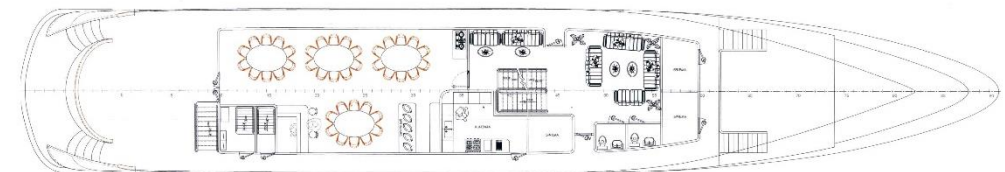

MV RHAPSODY

Max. 36 persons

UPPER DECK

MAIN DECK

LOWER DECK

Specifications:

Length	50 m
Width	8,63 m
Launched	under construction
Crew members	7/9

- Dinning are on upper deck
- Hot tub
- Sun Deck

Cabins:

Total:	19 guest cabins
Upper deck:	11 VIP cabins (double / twin + balcony)
Main deck:	-
Lower deck :	8 double / twin

Additional cabin for tour manager