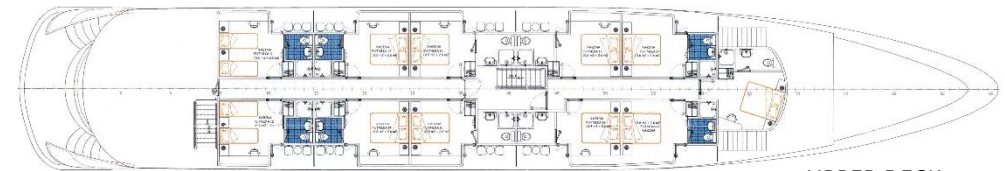

MV RHAPSODY

Max. 36 persons

UPPER DECK

MAIN DECK

LOWER DECK

Specifications:

Length	50 m
Width	8,63 m
Launched	under construction
Crew members	7/9

- Dinning are on upper deck
- Hot tub
- Sun Deck

Cabins:

Total:	19 guest cabins
Upper deck:	11 VIP cabins (double / twin + balcony)
Main deck:	-
Lower deck :	8 double / twin

Additional cabin for tour manager