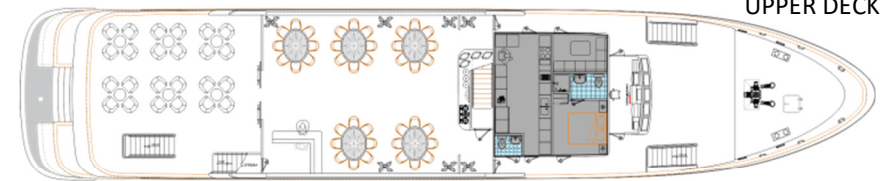

MV SAN ANTONIO

Max. 34 persons

Specifications:

Length	44,70 m
Width	8,60 m
Built	2018
Sun Deck	200 m ²
Crew members	7/9
Salon on upper deck	
Hot tub	

Cabins:

Total:	18 guest cabins
Upper deck:	-
Main deck:	3 Double / Twin 3 Double 2 Twin 2 Single
Lower deck:	6 Double / Twin 2 Double

Additional cabin for tour manager

UPPER DECK

MAIN DECK

LOWER DECK