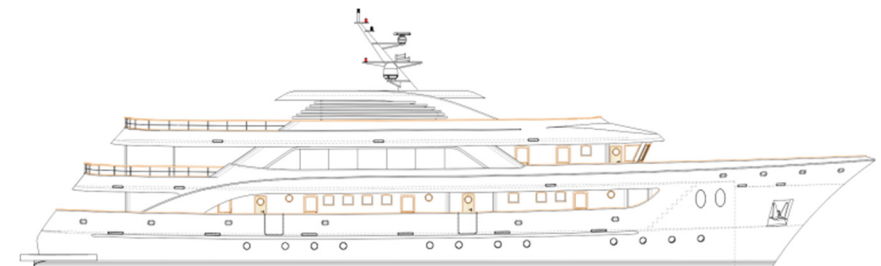

MV SAN ANTONIO

Max. 34 persons

Specifications:

Length	44,70 m
Width	8,60 m
Built	2018
Sun Deck	200 m ²
Crew members	7/9
Salon on upper deck	
Hot tub	

Cabins:

Total:	18 guest cabins
Upper deck:	-
Main deck:	3 Double / Twin 3 Double 2 Twin 2 Single
Lower deck:	6 Double / Twin 2 Double

Additional cabin for tour manager

UPPER DECK

MAIN DECK

LOWER DECK