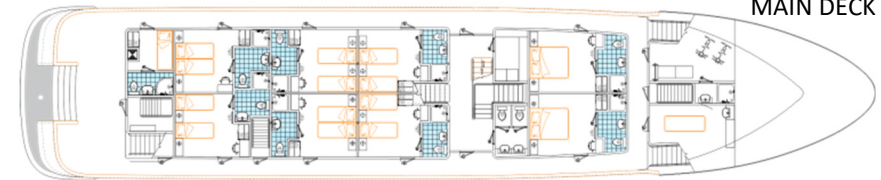

MV SAN ANTONIO

Max. 34 persons

Specifications:

Length	44,70 m
Width	8,60 m
Built	2018
Sun Deck	200 m ²
Crew members	7/9
Salon on upper deck	
Hot tub	

Cabins:

Total:	18 guest cabins
Upper deck:	-
Main deck:	3 Double / Twin 3 Double 2 Twin 2 Single
Lower deck:	6 Double / Twin 2 Double

Additional cabin for tour manager

UPPER DECK

MAIN DECK

LOWER DECK