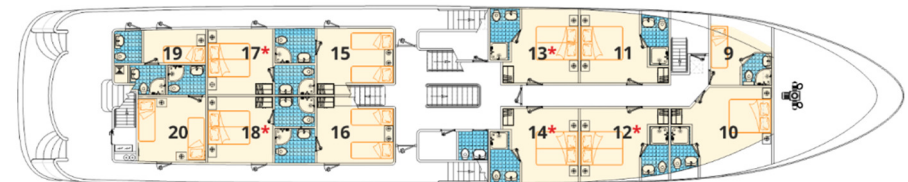

MV ADMIRAL

Max. 38 persons

UPPER DECK

MAIN DECK

LOWER DECK

* cabins with double or twin beds

Specifications:

Length	43 m
Width	8,65 m
Built	2015
Sun Deck	200 m ²
Crew members	7/9
Salon on upper deck	
Hot tub	

Cabins:

Total:	20 guest cabins
Upper deck:	1 Double
Main deck:	6 Double / Twin
	2 Double
	2 Twin
	1 Single
Lower deck:	6 Double / Twin
	2 Double

Additional cabin for tour manager