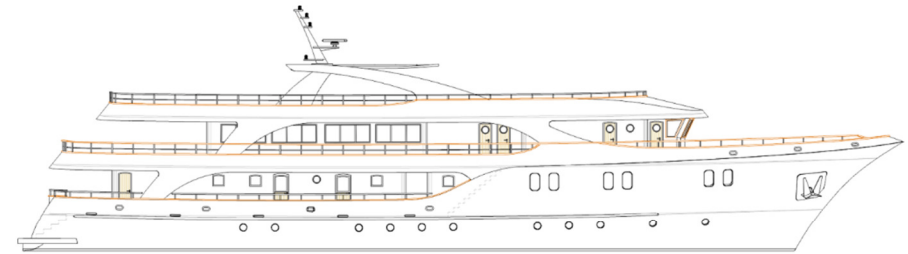

MV ADMIRAL

Max. 38 persons

UPPER DECK

MAIN DECK

LOWER DECK

* cabins with double or twin beds

Specifications:

Length	43 m
Width	8,65 m
Built	2015
Sun Deck	200 m ²
Crew members	7/9
Salon on upper deck	
Hot tub	

Cabins:

Total:	20 guest cabins
Upper deck:	1 Double
Main deck:	6 Double / Twin
	2 Double
	2 Twin
	1 Single
Lower deck:	6 Double / Twin
	2 Double

Additional cabin for tour manager