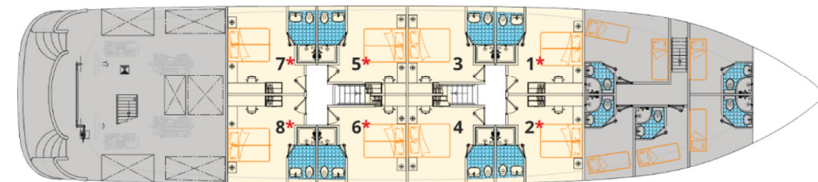

MV ADMIRAL

Max. 38 persons

UPPER DECK

MAIN DECK

LOWER DECK

* cabins with double or twin beds

Specifications:

Length	43 m
Width	8,65 m
Built	2015
Sun Deck	200 m ²
Crew members	7/9
Salon on upper deck	
Hot tub	

Cabins:

Total:	20 guest cabins
Upper deck:	1 Double
Main deck:	6 Double / Twin
	2 Double
	2 Twin
	1 Single
Lower deck:	6 Double / Twin
	2 Double

Additional cabin for tour manager