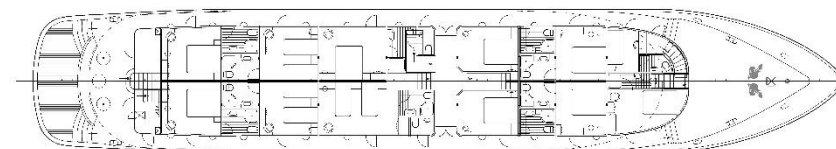

# MV ADRIATIC SKY

Max. 38 persons

Upper deck

Main deck

Lower deck

## Specifications:

- Length N/A
- Width N/A
- Launched under construction
- Crew members N/A
- Dinning are on upper deck
- Hot tub
- Sun Deck