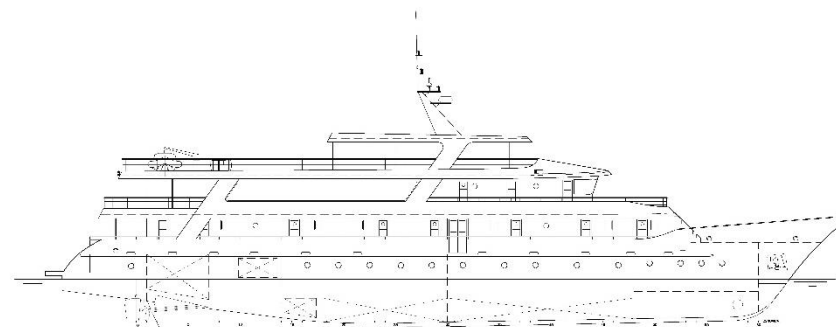

# MV ADRIATIC SKY

Max. 38 persons

Upper deck

Main deck

Lower deck

## Specifications:

- Length N/A
- Width N/A
- Launched under construction
- Crew members N/A
- Dinning are on upper deck
- Hot tub
- Sun Deck