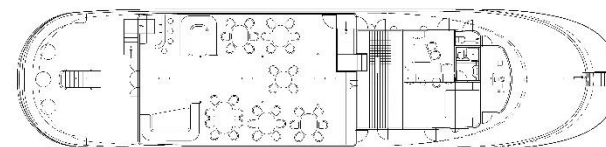

# MV ADRIATIC SKY

Max. 38 persons

Upper deck

Main deck

Lower deck

## Specifications:

- Length N/A
- Width N/A
- Launched under construction
- Crew members N/A
- Dinning are on upper deck
- Hot tub
- Sun Deck