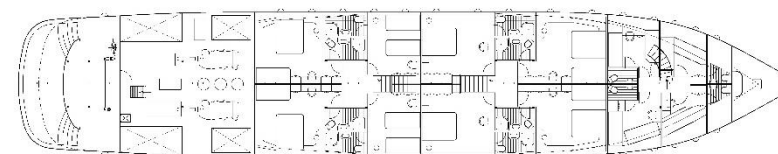

# MV ADRIATIC SKY

Max. 38 persons

Upper deck

Main deck

Lower deck

## Specifications:

- Length N/A
- Width N/A
- Launched under construction
- Crew members N/A
- Dinning are on upper deck
- Hot tub
- Sun Deck